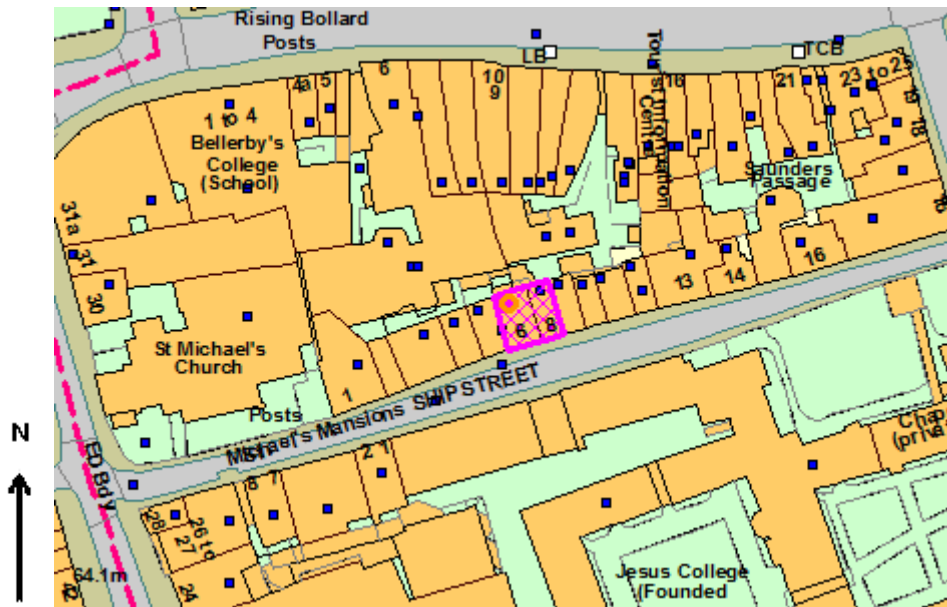

Appendix 1 – Site Plan: 16/00563/CT3 - 6-8 Ship Street, Oxford, OX1 3DA;

© Crown Copyright and database right 2011.  
Ordnance Survey 100019348

This page is intentionally left blank